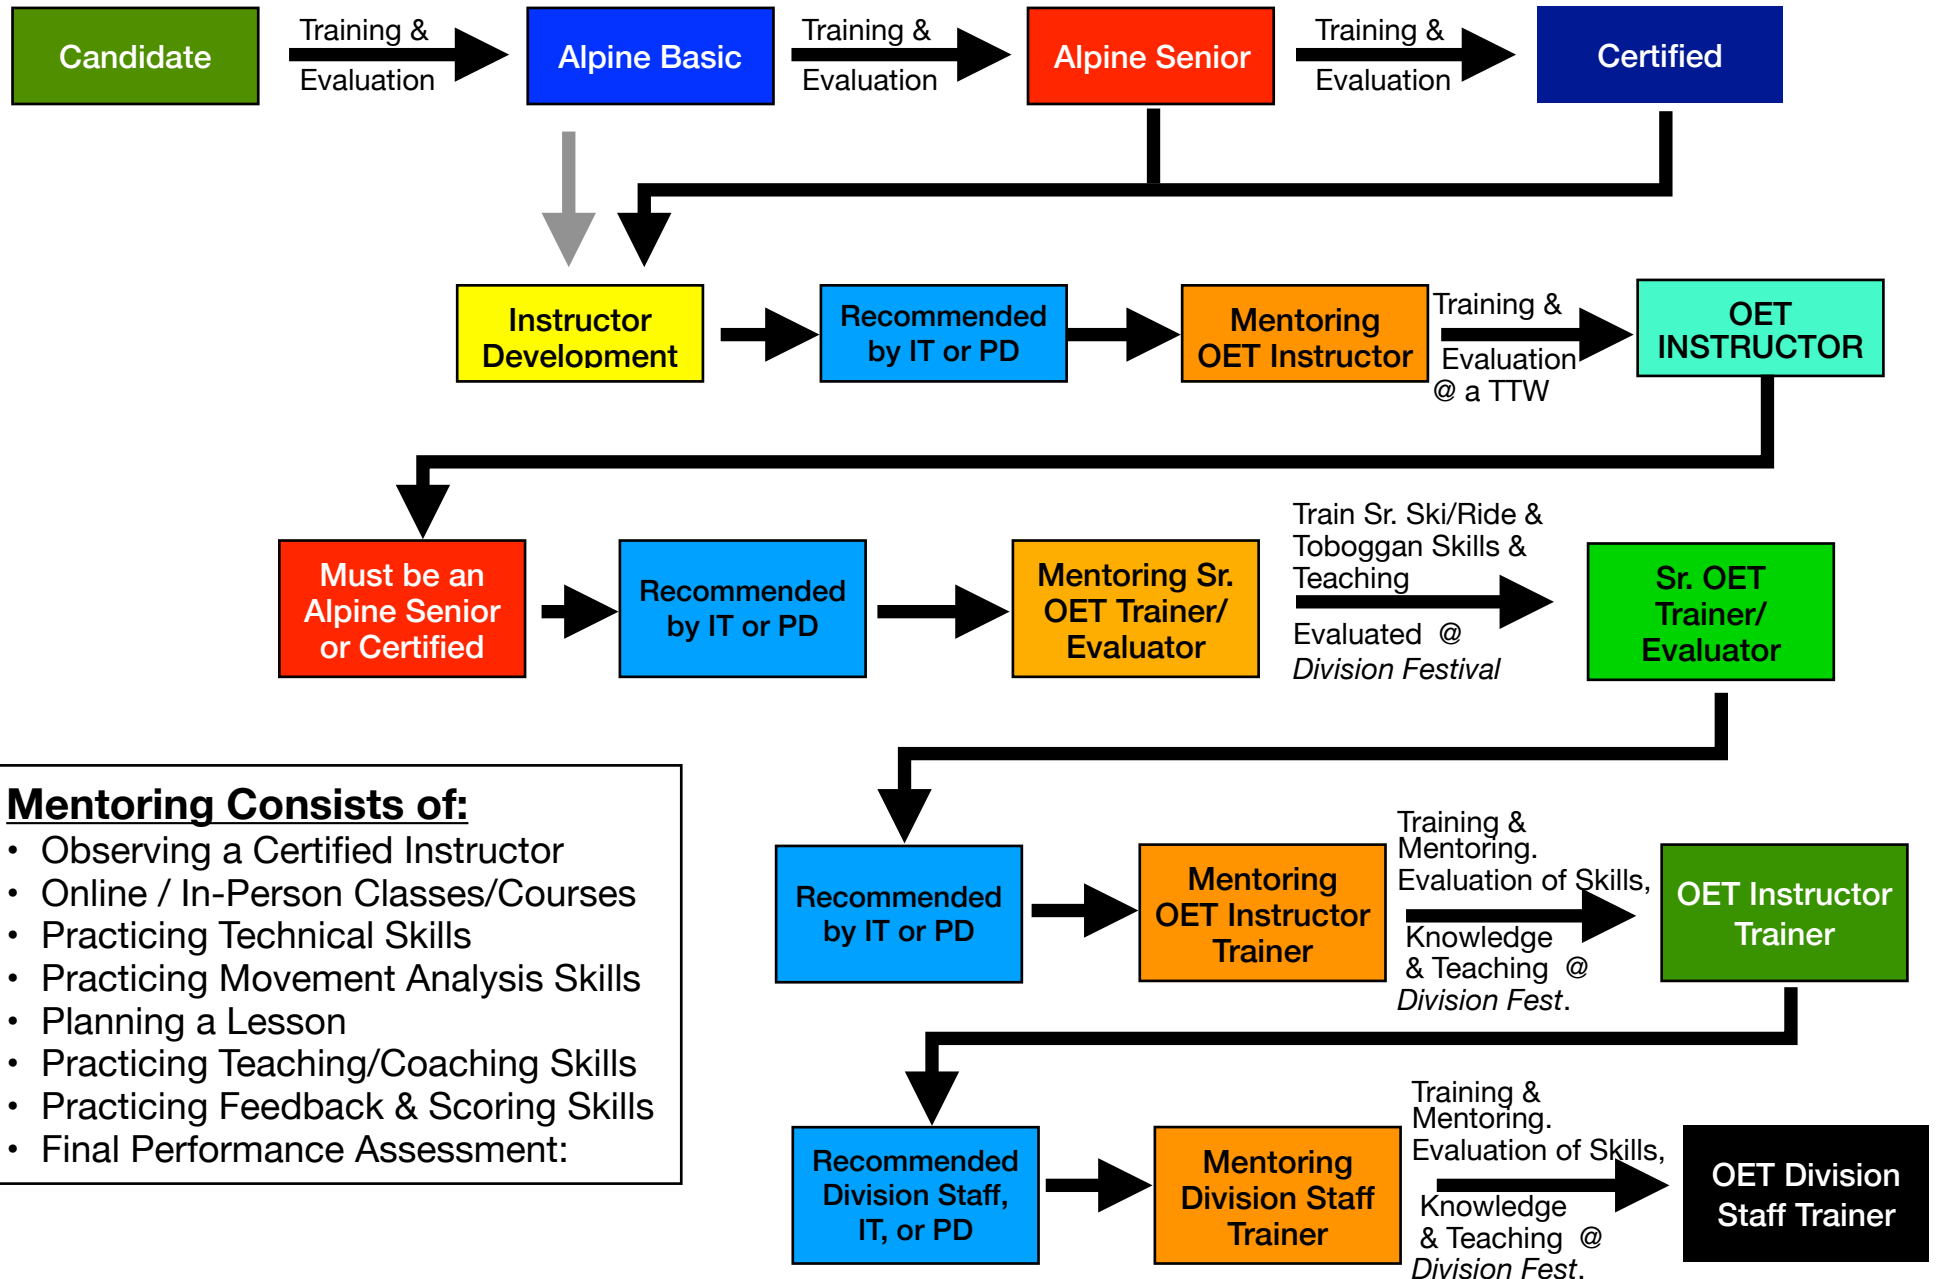

OUTDOOR EMERGENCY TRANSPORTATION PATHWAY

Mentoring Consists of:

- Observing a Certified Instructor
- Online / In-Person Classes/Courses
- Practicing Technical Skills
- Practicing Movement Analysis Skills
- Planning a Lesson
- Practicing Teaching/Coaching Skills
- Practicing Feedback & Scoring Skills
- Final Performance Assessment: